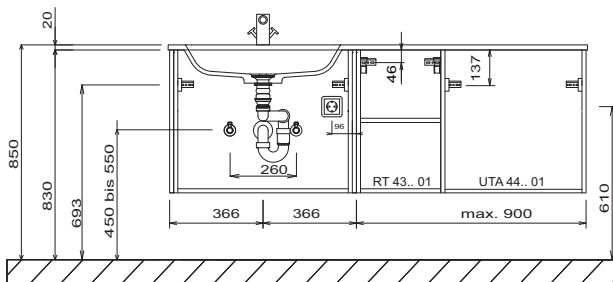

CONCEPT LINE Neo - dimensional drawings

WMS 24VR 61 + WMS 24VV 61

WMS 24VL 61 + WMS 24VV 61

Single washbasin extension right

Single washbasin extension left

STONEPLUS:

The water temperature must not exceed 55° C / 131° F. Hair tinting lotions have to be removed in a few seconds, so that staining can be avoided.

Modifications:

Technical modifications (+/- 5mm) and flatness modifications (DIN 18202) are subject of the usual material-specific modifications for construction materials, based on DIN 18202.