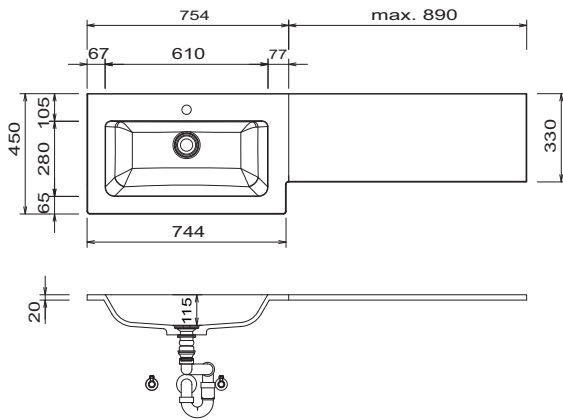

CONCEPT LINE Neo - ordering aid

An order form is available from your Laguna service team or at www.laguna-badwelten.de under the dealer login.

STONEPLUS - washbasin Return right

STONEPLUS - washbasin Return left

CONCEPT LINE Neo - dimensional drawings

WMS 24VR 61 + WMS 24VV 61

WMS 24VL 61 + WMS 24VV 61

Single washbasin extension right

Single washbasin extension left

STONEPLUS:

The water temperature must not exceed 55° C / 131° F. Hair tinting lotions have to be removed in a few seconds, so that staining can be avoided.

Modifications:

Technical modifications (+/- 5mm) and flatness modifications (DIN 18202) are subject of the usual material-specific modifications for construction materials, based on DIN 18202.