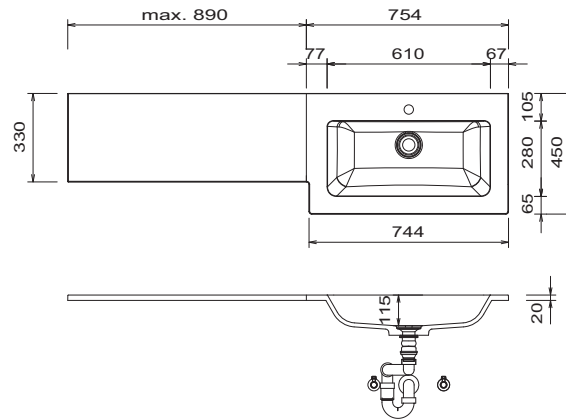

CONCEPT LINE Neo - ordering aid

An order form is available from your Laguna service team or at www.laguna-badwelten.de under the dealer login.

STONEPLUS - washbasin Return right

STONEPLUS - washbasin Return left

CONCEPT LINE Neo - dimensional drawings

WMS 24VR 61 + WMS 24VV 61

WMS 24VL 61 + WMS 24VV 61

Single washbasin extension right

Single washbasin extension left

STONEPLUS:

The water temperature must not exceed 55° C / 131° F. Hair tinting lotions have to be removed in a few seconds, so that staining can be avoided.

Modifications:

Technical modifications (+/- 5mm) and flatness modifications (DIN 18202) are subject of the usual material-specific modifications for construction materials, based on DIN 18202.