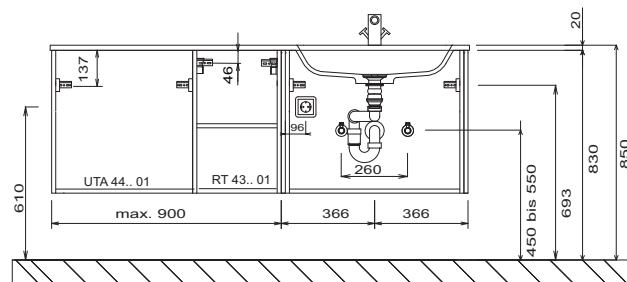

CONCEPT LINE Neo - dimensional drawings

WMS 24VR 61 + WMS 24VV 61

WMS 24VL 61 + WMS 24VV 61

Single washbasin extension right

Single washbasin extension left

STONEPLUS:

The water temperature must not exceed 55° C / 131° F. Hair tinting lotions have to be removed in a few seconds, so that staining can be avoided.

Modifications:

Technical modifications (+/- 5mm) and flatness modifications (DIN 18202) are subject of the usual material-specific modifications for construction materials, based on DIN 18202.