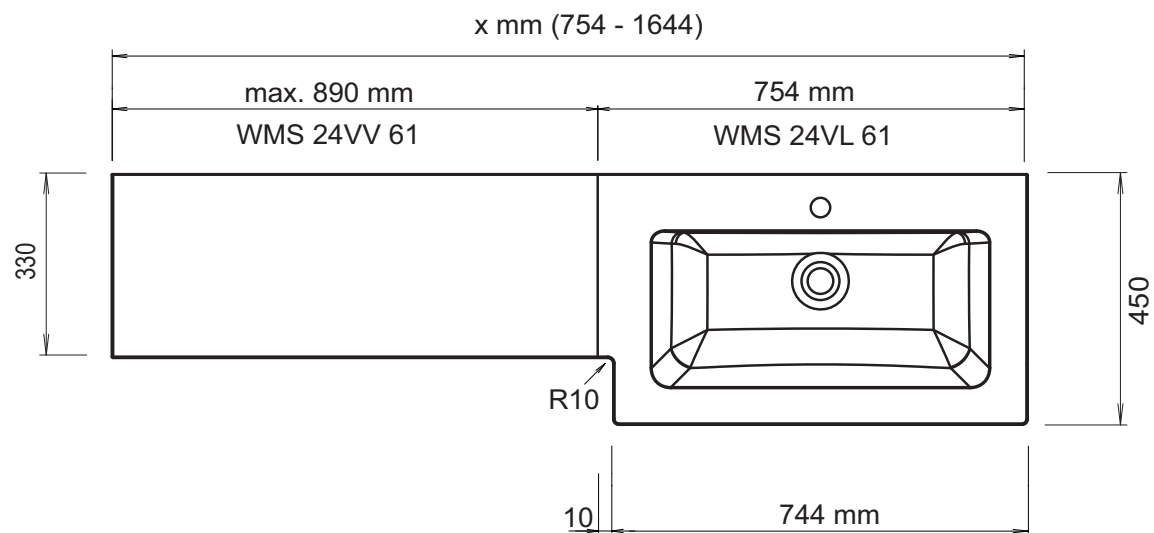

CONCEPT LINE Neo - ordering aid

An order form is available from your Laguna service team or at www.laguna-badwelten.de under the dealer login.

STONEPLUS - washbasin Return right

STONEPLUS - washbasin Return left

CONCEPT LINE Neo - dimensional drawings

WMS 24VR 61 + WMS 24VV 61

WMS 24VL 61 + WMS 24VV 61

Single washbasin extension right

Single washbasin extension left

STONEPLUS:

The water temperature must not exceed 55° C / 131° F. Hair tinting lotions have to be removed in a few seconds, so that staining can be avoided.

Modifications:

Technical modifications (+/- 5mm) and flatness modifications (DIN 18202) are subject of the usual material-specific modifications for construction materials, based on DIN 18202.