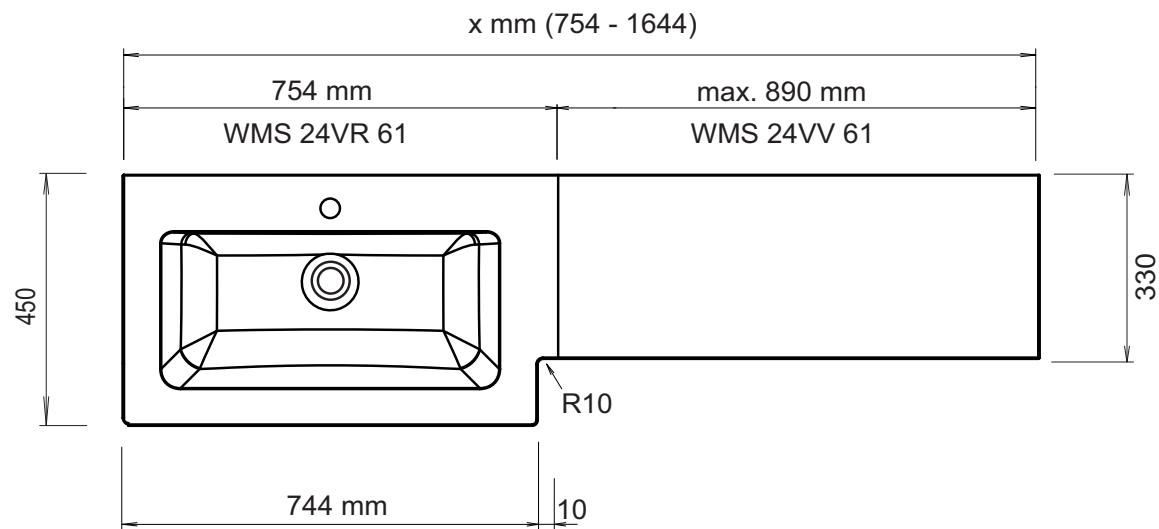

CONCEPT LINE Neo - ordering aid

An order form is available from your Laguna service team or at www.laguna-badwelten.de under the dealer login.

STONEPLUS - washbasin Return right

STONEPLUS - washbasin Return left

CONCEPT LINE Neo - dimensional drawings

WMS 24VR 61 + WMS 24VV 61

WMS 24VL 61 + WMS 24VV 61

Single washbasin extension right

Single washbasin extension left

STONEPLUS:

The water temperature must not exceed 55° C / 131° F. Hair tinting lotions have to be removed in a few seconds, so that staining can be avoided.

Modifications:

Technical modifications (+/- 5mm) and flatness modifications (DIN 18202) are subject of the usual material-specific modifications for construction materials, based on DIN 18202.