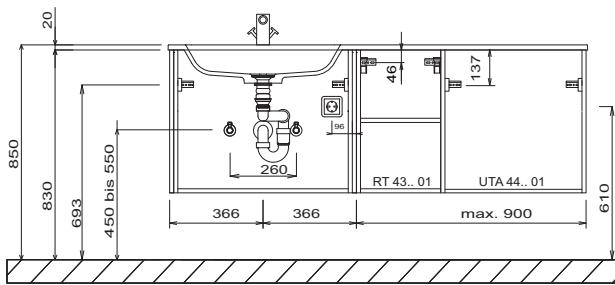

STONEPLUS - washbasin Return right

STONEPLUS - washbasin Return left

CONCEPT LINE Neo - dimensional drawings

WMS 24VR 61 + WMS 24VV 61

WMS 24VL 61 + WMS 24VV 61

Single washbasin extension right

Single washbasin extension left