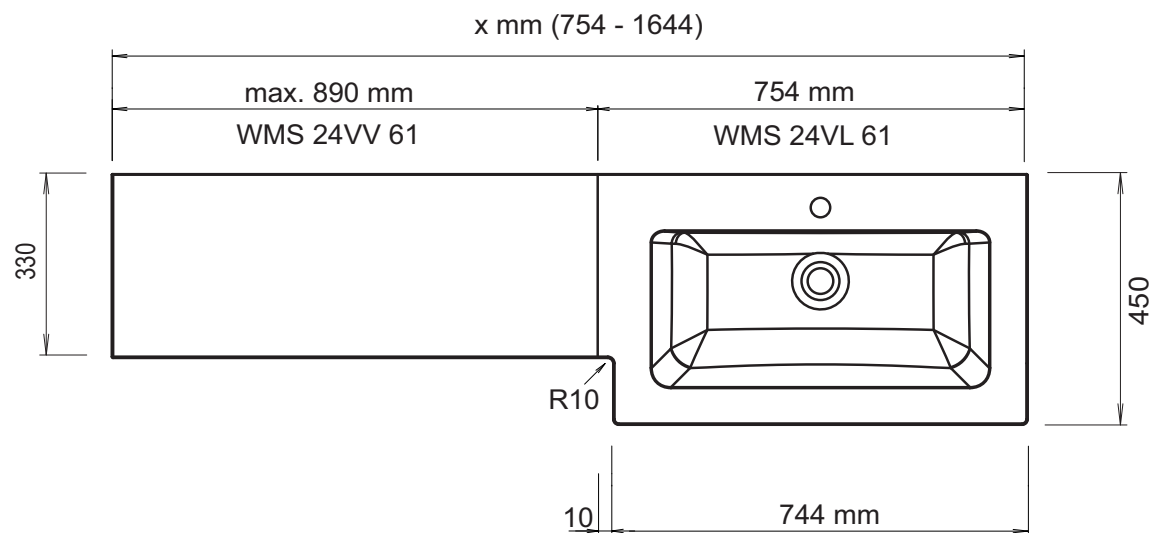

Depth indication corresponds to the carcass depth		Depth in mm	Width in mm	Height in mm	Article number	Hinge	Surcharge high-gloss carcass
Washbasin base units							
	Base unit for washbasin return 1 drawer with buffered closing 1 metal pull-out with buffered closing						
	300 mm wide	300	300	560	U T A 4 4 3 0 0 1		
	400 mm wide	300	400	560	U T A 4 4 4 0 0 1		
	500 mm wide	300	500	560	U T A 4 4 5 0 0 1		
	600 mm wide	300	600	560	U T A 4 4 6 0 0 1		
	Shelf for washbasin return in carcass colour 1 fixed shelf						
	200 mm wide	322	200	560	R T 4 3 2 0 0 1		
	300 mm wide	322	300	560	R T 4 3 3 0 0 1		
	400 mm wide	322	400	560	R T 4 3 4 0 0 1		
	500 mm wide	322	500	560	R T 4 3 5 0 0 1		
	600 mm wide	322	600	560	R T 4 3 6 0 0 1		
	variable in width	322	150-599	560	R T 4 3 V 0 1		
	side doubling with ABS edge for base cabinets or shelves in carcass colour	323	16	560	S D H 5 6 3 2 1 6		
	Price per item						

STONEPLUS - washbasin Return right

STONEPLUS - washbasin Return left

CONCEPT LINE Neo - dimensional drawings

WMS 24VR 61 + WMS 24VV 61

WMS 24VL 61 + WMS 24VV 61

Single washbasin extension right

Single washbasin extension left