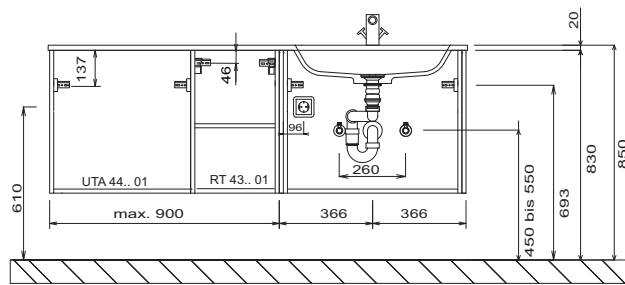

STONEPLUS - washbasin Return right

STONEPLUS - washbasin Return left

CONCEPT LINE Neo - dimensional drawings

WMS 24VR 61 + WMS 24VV 61

WMS 24VL 61 + WMS 24VV 61

Single washbasin extension right

Single washbasin extension left