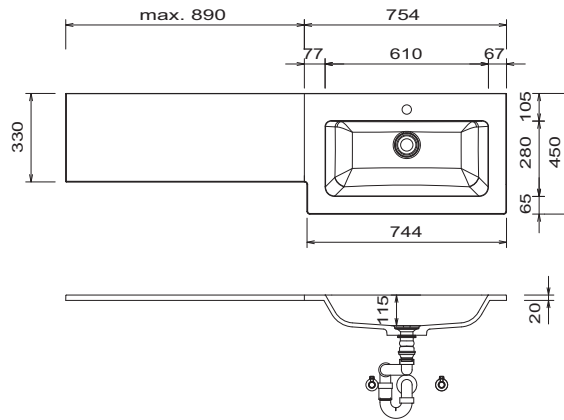

STONEPLUS - washbasin Return right

STONEPLUS - washbasin Return left

CONCEPT LINE Neo - dimensional drawings

WMS 24VR 61 + WMS 24VV 61

WMS 24VL 61 + WMS 24VV 61

Single washbasin extension right

Single washbasin extension left