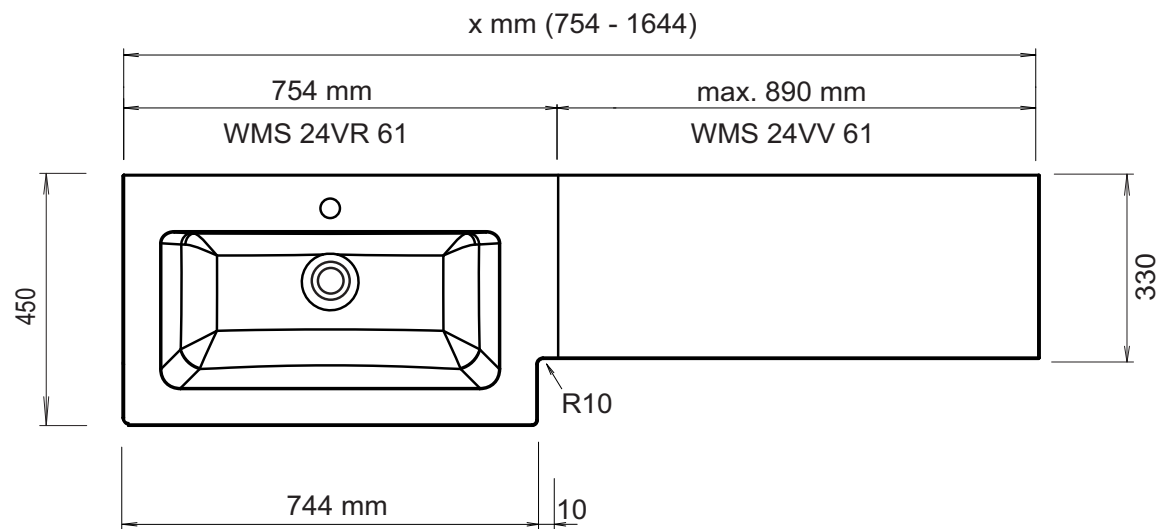

CONCEPT LINE Neo - ordering aid

An order form is available from your Laguna service team or at www.laguna-badwelten.de under the dealer login.

STONEPLUS - washbasin Return right