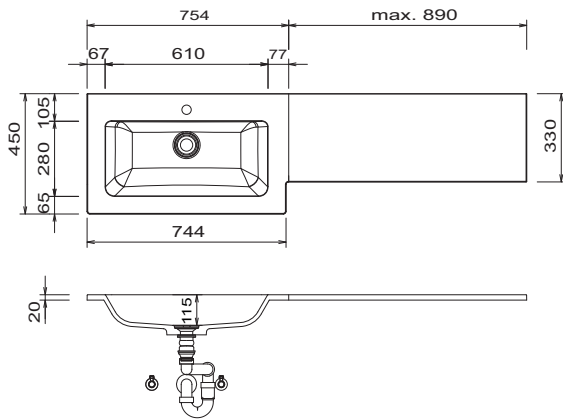

Depth indication corresponds to the carcass depth		Depth in mm	Width in mm	Height in mm	Article number	Hinge	Surcharge high-gloss carcass
Washbasin base units							
	Base unit for washbasin return 1 drawer with buffered closing 1 metal pull-out with buffered closing						
	300 mm wide	300	300	560	U T A 4 4 3 0 0 1		
	400 mm wide	300	400	560	U T A 4 4 4 0 0 1		
	500 mm wide	300	500	560	U T A 4 4 5 0 0 1		
	600 mm wide	300	600	560	U T A 4 4 6 0 0 1		
	Shelf for washbasin return in carcass colour 1 fixed shelf						
	200 mm wide	322	200	560	R T 4 3 2 0 0 1		
	300 mm wide	322	300	560	R T 4 3 3 0 0 1		
	400 mm wide	322	400	560	R T 4 3 4 0 0 1		
	500 mm wide	322	500	560	R T 4 3 5 0 0 1		
	600 mm wide	322	600	560	R T 4 3 6 0 0 1		
	variable in width	322	150-599	560	R T 4 3 V 0 1		
	side doubling with ABS edge for base cabinets or shelves in carcass colour	323	16	560	S D H 5 6 3 2 1 6		
	Price per item						

STONEPLUS - washbasin Return right

STONEPLUS - washbasin Return left

CONCEPT LINE Neo - dimensional drawings

WMS 24VR 61 + WMS 24VV 61

WMS 24VL 61 + WMS 24VV 61

Single washbasin extension right

Single washbasin extension left