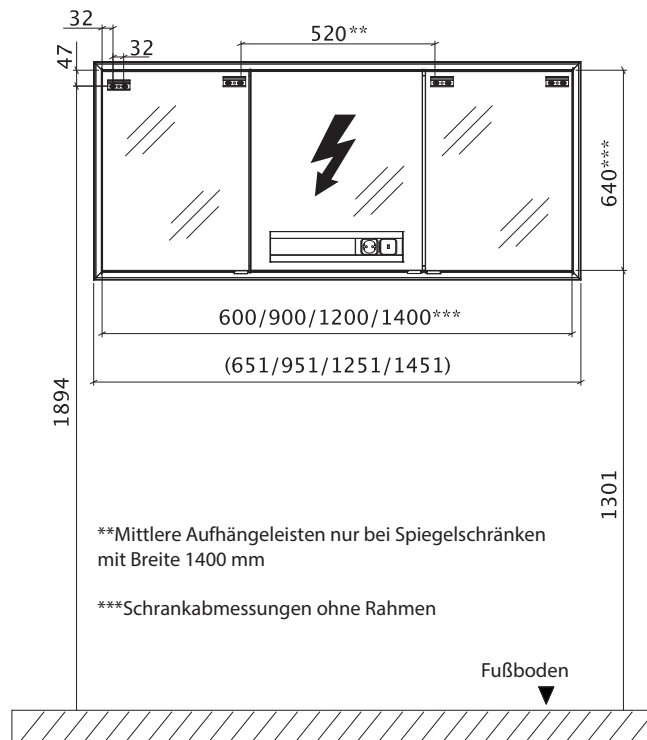

Mirror cabinets - dimensional drawings

Built-in mirrored cabinet
S2A 43xx E1