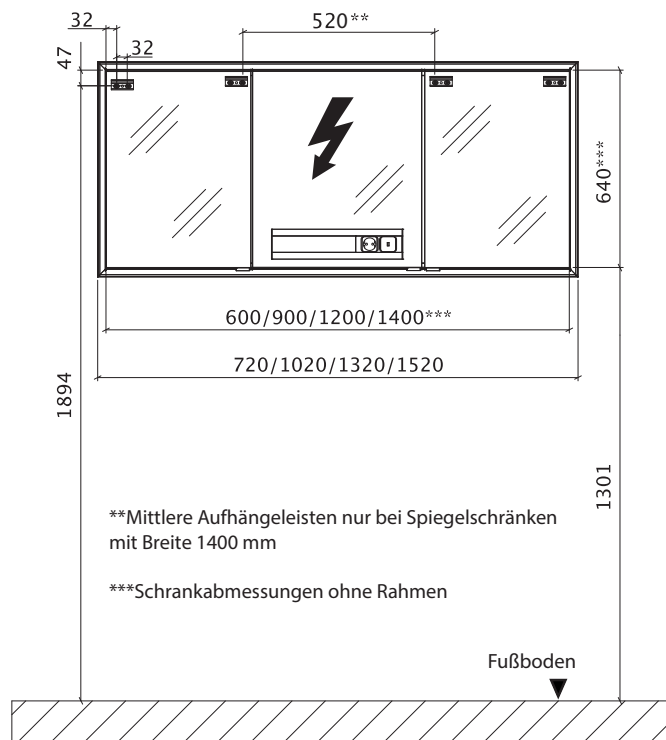

Built-in mirrored cabinet
S2A 4360/90/120/140 51