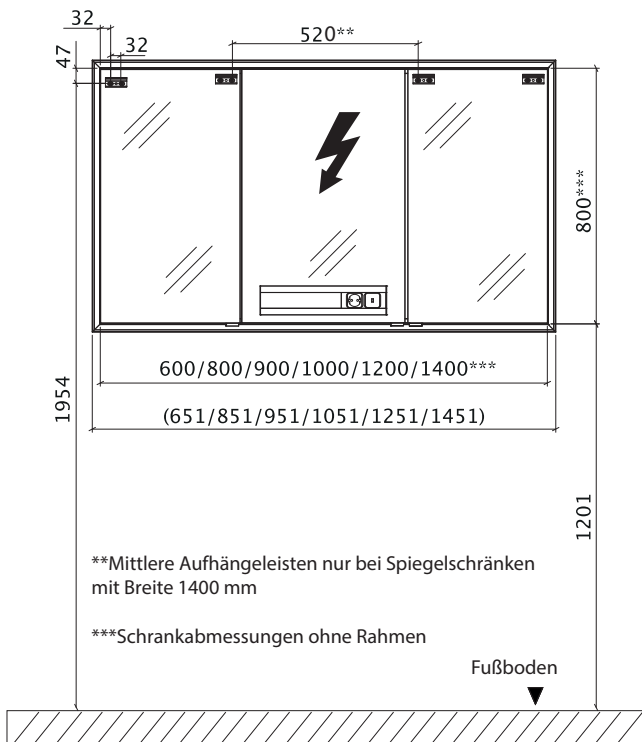

Mirror cabinets - dimensional drawings

Built-in mirrored cabinet
S2A 53xx E1, S2A 55xx E1

Wall cutout for built-in mirrored cabinets