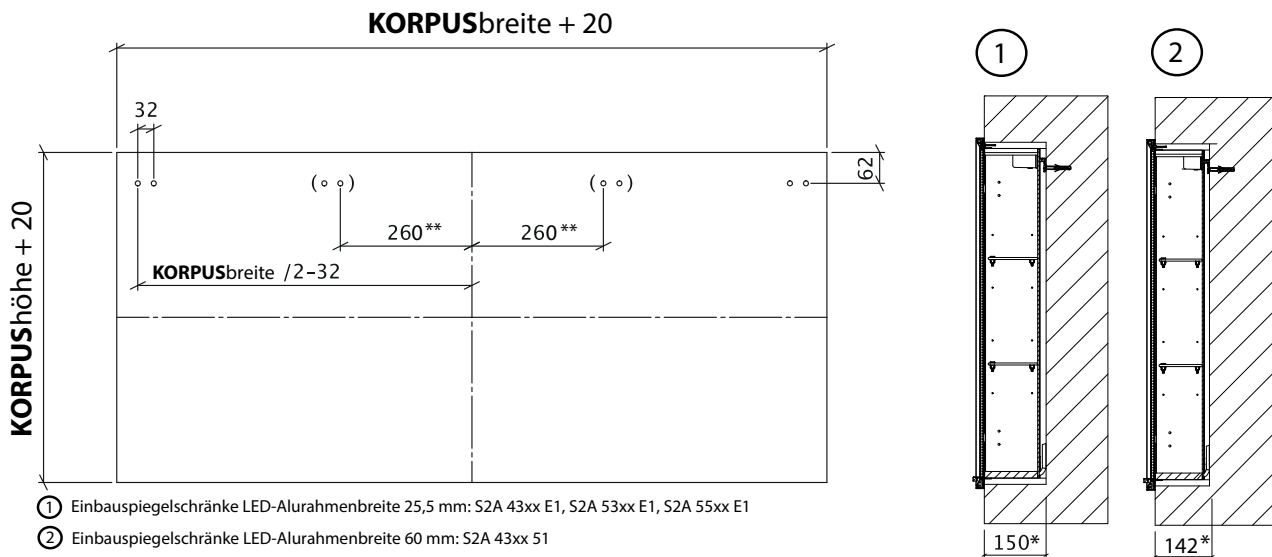

*Maß inkl. Wandbelag

**Mittlere Aufhängeleisten nur bei Spiegelschränken mit Breite 1400