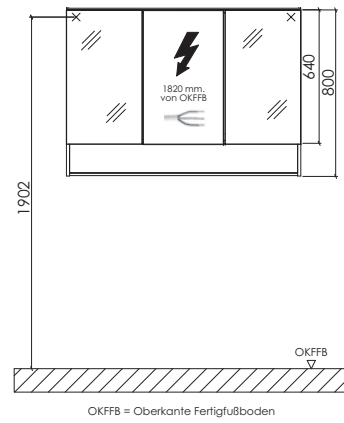

Mirror cabinets - dimensional drawings

electrical connections for mirror cabinets
height 640 mm

S2A 55xx SX