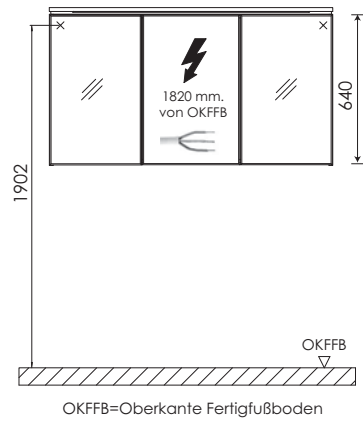

Mirror cabinets - dimensional drawings

electrical connections for mirror cabinets
height 640 mm

S2A 55xx SX