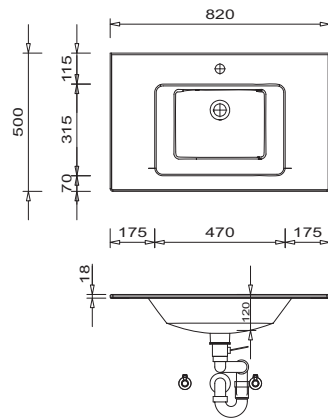

CONCEPT LINE Feo - dimensional drawings

WTM 4408 1

LEGEND
B = Width of Washbasin base units
X = Position wastewater connection

Washing stands without anchoring brackets have to be fixed on the wall and on the furniture-side with silicon!

STONEPLUS:

The water temperature must not exceed 55° C / 131° F. Hair tinting lotions have to be removed in a few seconds, so that staining can be avoided.

Modifications:

Technical modifications (+/- 5mm) and flatness modifications (DIN 18202) are subject of the usual material-specific modifications for construction materials, based on DIN 18202.