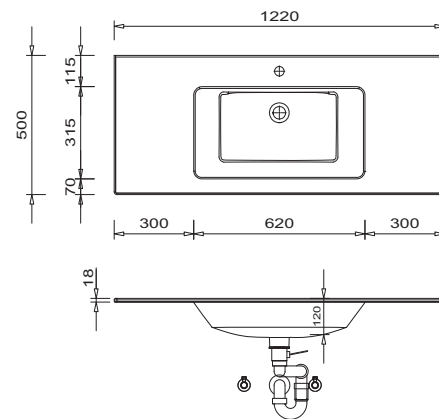

CONCEPT LINE Feo - dimensional drawings

WTM 4407 1

WTM 4408 1

WTM 4409 1

WTM 4410 1

WTM 4412 1

WTM 442D 1

SET FG5S 01
(Washbasin can be installed reversed)