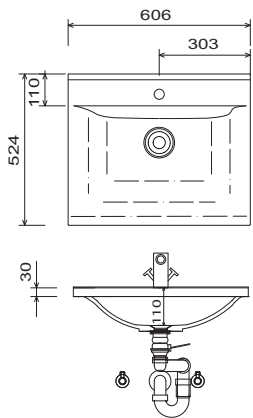

Please observe the product details of the accessories in the separate index.

CONCEPT LINE Feo

Additional units and accessories - see separate chapter

Depth indication corresponds to the carcass depth		Depth in mm	Width in mm	Height in mm	Article number	Hinge	Surchar- ge high- gloss carcass
GUEST BATHROOM   reduced depth		306	506	492	SETFG5002 P Z 1 2 3 5 P Z 1 4 0 7		
Set Consisting of: glass washbasin 500 mm Colour Optiwhite incl. not lockable flow-off valve washbasin base unit 500 mm 2 doors (196 / 296 mm)							
Washbasin turnable Additional accessories Neutrally bonding silicone for glass washbasins Space-producing drain stench trap DN 32							

CONCEPT LINE Feo - dimensional drawings

WMS/SWM 9506

WMS/SWM 9507

WMS/SWM 9508

WMS/SWM 9509

WMS/SWM 9510

WMS/SWM 9512

WMS/SWM 952D