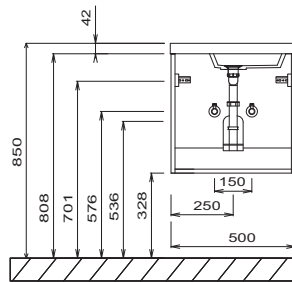

Mirror 400 mm

electrical connections for mirror cabinets