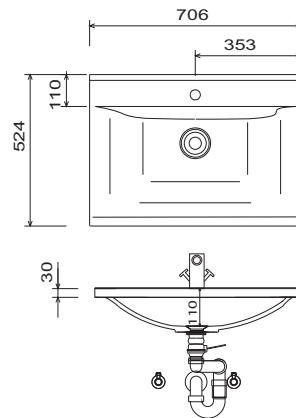

Please observe the product details of the accessories in the separate index.

CONCEPT LINE Feo

Additional units and accessories - see separate chapter

Depth indication corresponds to the carcass depth		Depth in mm	Width in mm	Height in mm	Article number	Hinge	Surchar- ge high- gloss carcass
GUEST BATHROOM   reduced depth		306	506	492	SETFG5002 P Z 1 2 3 5 P Z 1 4 0 7		
Set Consisting of: glass washbasin 500 mm Colour Optiwhite incl. not lockable flow-off valve washbasin base unit 500 mm 2 doors (196 / 296 mm)							
Washbasin turnable Additional accessories Neutrally bonding silicone for glass washbasins Space-producing drain stench trap DN 32							

CONCEPT LINE Feo - dimensional drawings

WMS/SWM 9506

WMS/SWM 9507

WMS/SWM 9508

WMS/SWM 9509

WMS/SWM 9510

WMS/SWM 9512

WMS/SWM 952D