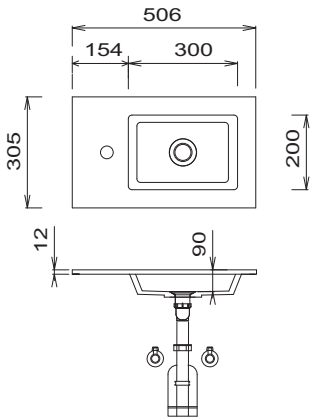

CONCEPT LINE Feo - dimensional drawings

SET FG50 02
(Washbasin can be installed reversed)

Single washbasin
Washbasin height corresponds to the height of the ceramic washbasin

Double washbasin
Washbasin height corresponds to the height of the ceramic washbasin

GUEST BATHROOM (Washbasin can be installed reversed)
Washbasin height corresponds to the height of the Stoneplus washbasin