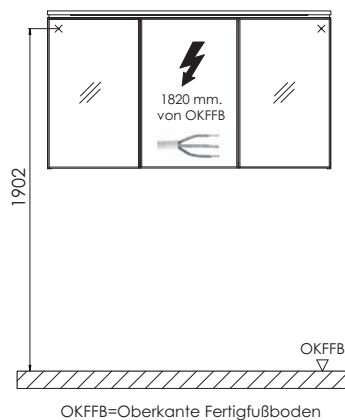

Washing stands without anchoring brackets have to be fixed on the wall and on the furniture-side with silicon!

STONEPLUS:

The water temperature must not exceed 55° C / 131° F. Hair tinting lotions have to be removed in a few seconds, so that staining can be avoided.

Modifications:

Technical modifications (+/- 5mm) and flatness modifications (DIN 18202) are subject of the usual material-specific modifications for construction materials, based on DIN 18202.

Fe.18

LEGEND

B = Width of Washbasin base units
X = Position wastewater connection