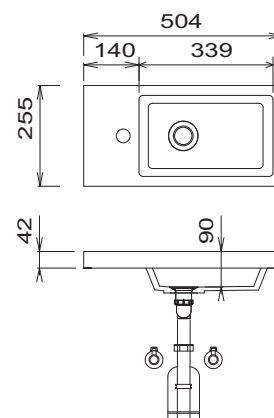

CONCEPT LINE Feo - dimensional drawings

WTM 4407 1

WTM 4408 1

WTM 4409 1

WTM 4410 1

WTM 4412 1

WTM 442D 1

SET FG5S 01
(Washbasin can be installed reversed)