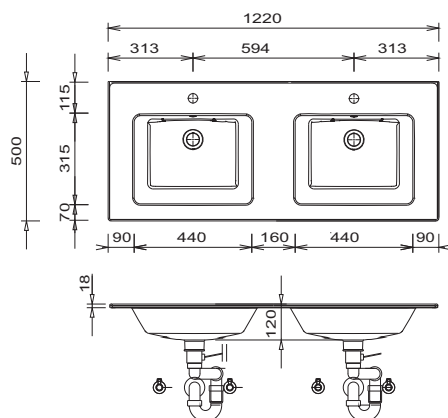

CONCEPT LINE Feo - dimensional drawings

WTM 4407 1

WTM 4408 1

WTM 4409 1

WTM 4410 1

WTM 4412 1

WTM 442D 1

SET FG5S 01
(Washbasin can be installed reversed)