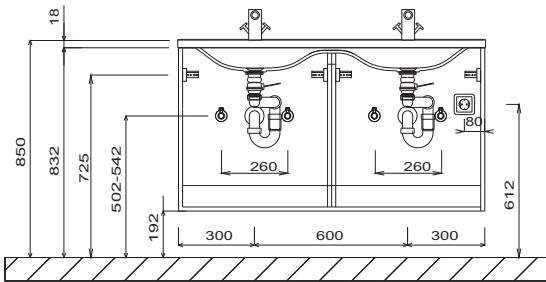

Mirror 400 mm

electrical connections for mirror cabinets