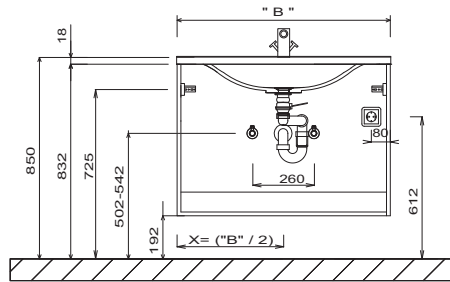

CONCEPT LINE Feo - dimensional drawings

SET FG50 02
(Washbasin can be installed reversed)

Single washbasin
Washbasin height corresponds to the height of the ceramic washbasin

Double washbasin
Washbasin height corresponds to the height of the ceramic washbasin

GUEST BATHROOM (Washbasin can be installed reversed)
Washbasin height corresponds to the height of the Stoneplus washbasin