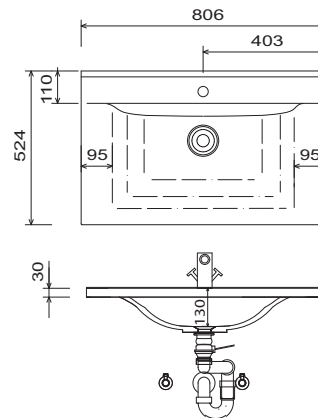

Please observe the product details of the accessories in the separate index.

CONCEPT LINE Feo

Additional units and accessories - see separate chapter

Depth indication corresponds to the carcass depth		Depth in mm	Width in mm	Height in mm	Article number	Hinge	Surchar- ge high- gloss carcass
GUEST BATHROOM   reduced depth		306	506	492	SETFG5002 P Z 1 2 3 5 P Z 1 4 0 7		
Set Consisting of: glass washbasin 500 mm Colour Optiwhite incl. not lockable flow-off valve washbasin base unit 500 mm 2 doors (196 / 296 mm)							
Washbasin turnable Additional accessories Neutrally bonding silicone for glass washbasins Space-producing drain stench trap DN 32							

CONCEPT LINE Feo - dimensional drawings

WMS/SWM 9506

WMS/SWM 9507

WMS/SWM 9508

WMS/SWM 9509

WMS/SWM 9510

WMS/SWM 9512

WMS/SWM 952D