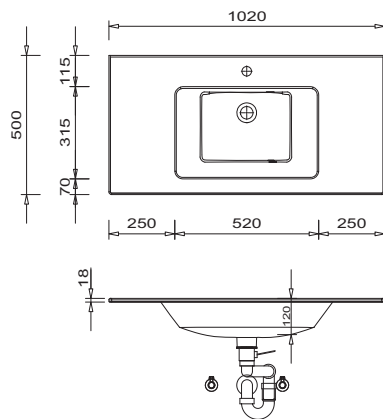

CONCEPT LINE Feo - dimensional drawings

WTM 4407 1

WTM 4408 1

WTM 4409 1

WTM 4410 1

WTM 4412 1

WTM 442D 1

SET FG5S 01
(Washbasin can be installed reversed)