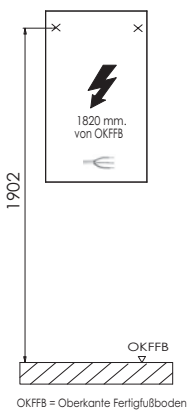

Washing stands without anchoring brackets have to be fixed on the wall and on the furniture-side with silicon!

STONEPLUS:

The water temperature must not exceed 55° C / 131° F. Hair tinting lotions have to be removed in a few seconds, so that staining can be avoided.

Modifications:

Technical modifications (+/- 5mm) and flatness modifications (DIN 18202) are subject of the usual material-specific modifications for construction materials, based on DIN 18202.

Fe.18

LEGEND

B = Width of Washbasin base units
X = Position wastewater connection