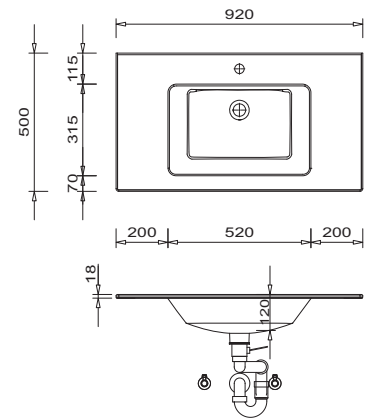

CONCEPT LINE Feo - dimensional drawings

WTM 4407 1

WTM 4408 1

WTM 4409 1

WTM 4410 1

WTM 4412 1

WTM 442D 1

SET FG5S 01
(Washbasin can be installed reversed)