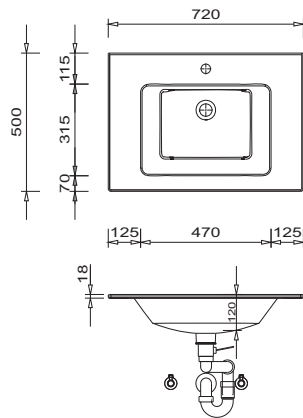

CONCEPT LINE Feo - dimensional drawings

WTM 4407 1