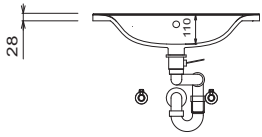

1200 mm wide

Please observe a matching space-saving drain stretch trap in the separate index accessories.

CONCEPT LINE kera.round - dimensional drawings

WTM 8506

WTM 8508

WTM 8510

WTM 8520

Single washbasin