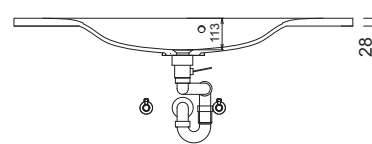

1200 mm wide

Please observe a matching space-saving drain stretch trap in the separate index accessories.

CONCEPT LINE kera.round - dimensional drawings

WTM 8506

WTM 8508

WTM 8510

WTM 8520

Single washbasin