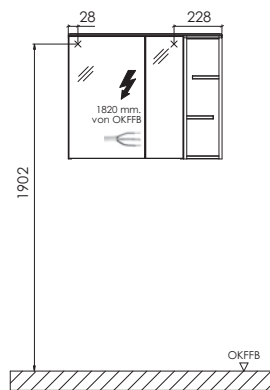

Single washbasin

electrical connections for mirror cabinets