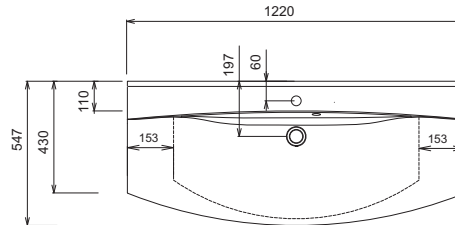

1200 mm wide

Please observe a matching space-saving drain stretch trap in the separate index accessories.

CONCEPT LINE kera.round - dimensional drawings

WTM 8506

WTM 8508

WTM 8510

WTM 8520

Single washbasin

LEGEND
B = Width of Washbasin base units
X = Position wastewater connection