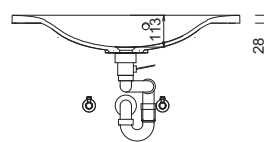

1000 mm wide

KRK-0112-1		
1 mirror cabinet	S E T 4 2 1 2 R 1	
1 Washbasin base unit	W U A 3 5 1 2 1 4	
1 Ceramic washbasin	W T M 8 5 2 0 1	
	Sum	
K R K 0 1 1 2 B 1	WTM 8520 B1 washbasin incl. LED light	Sum
	Surcharge high-gloss carcass	

1200 mm wide

Please observe a matching space-saving drain stretch trap in the separate index accessories.

CONCEPT LINE kera.round - dimensional drawings

WTM 8506

WTM 8508

WTM 8510

WTM 8520

Single washbasin