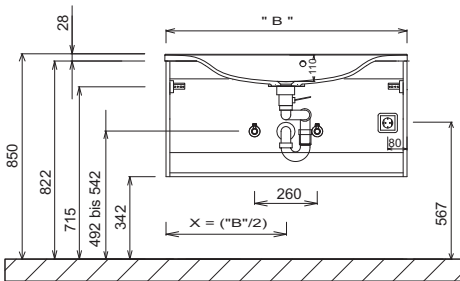

Single washbasin

electrical connections for mirror cabinets