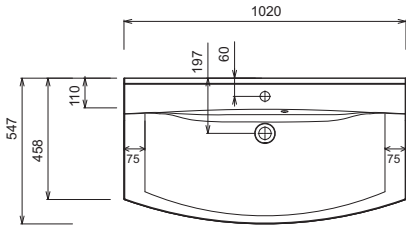

1200 mm wide

Please observe a matching space-saving drain stretch trap in the separate index accessories.

CONCEPT LINE kera.round - dimensional drawings

WTM 8506

WTM 8508

WTM 8510

WTM 8520

Single washbasin

LEGEND
B = Width of Washbasin base units
X = Position wastewater connection