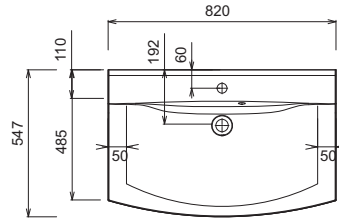

Please observe the product details of the accessories in the separate index.

CONCEPT LINE **keraround** - model list

Additional units and accessories - see separate chapter

Depth indication corresponds to the carcass depth	Depth in mm	Width in mm	Height in mm	Article number	Hinge	Surcharge high-gloss carcass
 <p>Washbasin base unit 1 metal pull out unit with buffered closing 1 metal pull-out with buffered closing incl. drawer rail</p>						
<p>600 mm wide sidewise carcass depth = 415 mm</p>	469	600	480	WUA 3 5 6 0 1 4		
<p>800 mm wide sidewise carcass depth = 430 mm</p>	506	800	480	WUA 3 5 8 0 1 4		
<p>1000 mm wide sidewise carcass depth = 400 mm</p>	506	1000	480	WUA 3 5 1 0 1 4		
<p>1200 mm wide sidewise carcass depth = 370 mm</p>	506	1200	480	WUA 3 5 1 2 1 4		
<p>Additional accessories socket element Space-saving drain stench trap DN 40 Space-saving drain stench trap DN 32</p>				P Z 1 0 9 5 P Z 1 3 6 7 P Z 1 4 2 3		

1000 mm wide

KRK-0112-1		
1 mirror cabinet	S E T 4 2 1 2 R 1	
1 Washbasin base unit	W U A 3 5 1 2 1 4	
1 Ceramic washbasin	W T M 8 5 2 0 1	
	Sum	
K R K 0 1 1 2 B 1	WTM 8520 B1 washbasin incl. LED light	Sum
	Surcharge high-gloss carcass	

1200 mm wide

Please observe a matching space-saving drain stretch trap in the separate index accessories.

CONCEPT LINE kera.round - dimensional drawings

WTM 8506

WTM 8508

WTM 8510

WTM 8520

Single washbasin

LEGEND
B = Width of Washbasin base units
X = Position wastewater connection