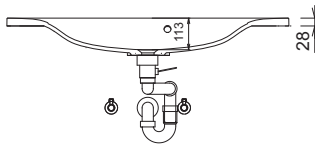

1200 mm wide

Please observe a matching space-saving drain stretch trap in the separate index accessories.

CONCEPT LINE kera.round - dimensional drawings

WTM 8506

WTM 8508

WTM 8510

WTM 8520

Single washbasin

LEGEND
B = Width of Washbasin base units
X = Position wastewater connection