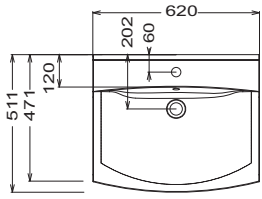

Please observe the product details of the accessories in the separate index.

CONCEPT LINE **keraround** - model list

Additional units and accessories - see separate chapter

Depth indication corresponds to the carcass depth	Depth in mm	Width in mm	Height in mm	Article number	Hinge	Surcharge high-gloss carcass
 <p>Washbasin base unit 1 metal pull out unit with buffered closing 1 metal pull-out with buffered closing incl. drawer rail</p>						
<p>600 mm wide sidewise carcass depth = 415 mm</p>	469	600	480	WUA 3 5 6 0 1 4		
<p>800 mm wide sidewise carcass depth = 430 mm</p>	506	800	480	WUA 3 5 8 0 1 4		
<p>1000 mm wide sidewise carcass depth = 400 mm</p>	506	1000	480	WUA 3 5 1 0 1 4		
<p>1200 mm wide sidewise carcass depth = 370 mm</p>	506	1200	480	WUA 3 5 1 2 1 4		
<p>Additional accessories socket element Space-saving drain stench trap DN 40 Space-saving drain stench trap DN 32</p>				P Z 1 0 9 5 P Z 1 3 6 7 P Z 1 4 2 3		

1000 mm wide

KRK-0112-1		
1 mirror cabinet	S E T 4 2 1 2 R 1	
1 Washbasin base unit	W U A 3 5 1 2 1 4	
1 Ceramic washbasin	W T M 8 5 2 0 1	
	Sum	
K R K 0 1 1 2 B 1	WTM 8520 B1 washbasin incl. LED light	Sum
	Surcharge high-gloss carcass	

1200 mm wide

Please observe a matching space-saving drain stretch trap in the separate index accessories.

CONCEPT LINE kera.round - dimensional drawings

WTM 8506

WTM 8508

WTM 8510

WTM 8520

Single washbasin

LEGEND
B = Width of Washbasin base units
X = Position wastewater connection