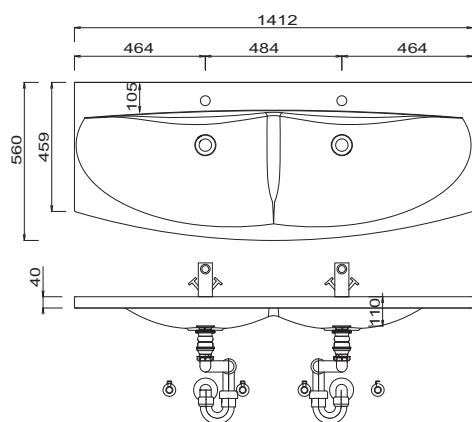

SET VU4D

LEGEND

B = Width of Washbasin base units
X = Position wastewater connection

Washing stands without anchoring brackets have to be fixed on the wall and on the furniture-side with silicon! Cast mineral:
The water temperature must not exceed 55° C / 131° F. Hair tinting lotions have to be removed immediately, so that staining can be avoided.

Modifications:

Technical modifications (+/- 5mm) and flatness modifications (DIN 18202) are subject of the usual material-specific modifications for construction materials, based on DIN 18202.