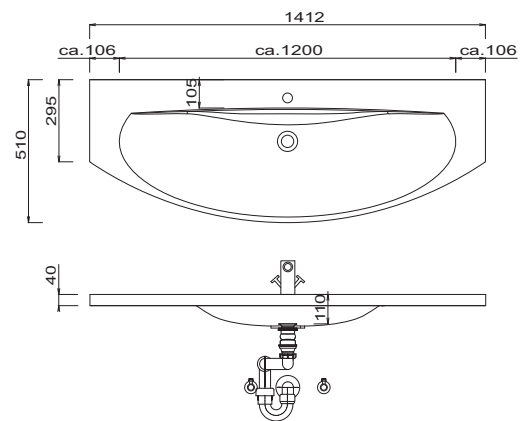

EASY LINE joy - dimensional drawings

SET VU14

LEGEND

B = Width of Washbasin base units
X = Position wastewater connection

Washing stands without anchoring brackets have to be fixed on the wall and on the furniture-side with silicon! Cast mineral:
The water temperature must not exceed 55° C / 131° F. Hair tinting lotions have to be removed immediately, so that staining can be avoided.

Modifications:

Technical modifications (+/- 5mm) and flatness modifications (DIN 18202) are subject of the usual material-specific modifications for construction materials, based on DIN 18202.