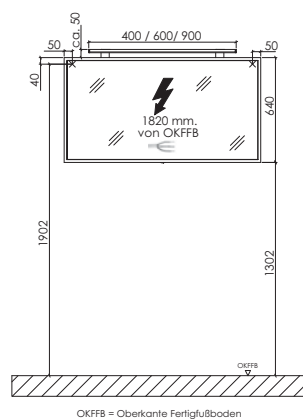

Modifications:

Technical modifications (+/- 5mm) and flatness modifications (DIN 18202) are subject of the usual material-specific modifications for construction materials, based on DIN 18202.

EASY LINE joy - dimensional drawings

GUEST BATHROOM

Single washbasin 700 mm wide & 900 mm wide

Single washbasin 1200 mm wide & 1400 mm wide

Double washbasin

Mirror 400 mm

FSA 45xx B2

electrical connections for mirror cabinets

Washing stands without anchoring brackets have to be fixed on the wall and on the furniture-side with silicon! Cast mineral:
 The water temperature must not exceed 55° C / 131° F. Hair tinting lotions have to be removed immediately, so that staining can be avoided.
 Modifications:
 Technical modifications (+/- 5mm) and flatness modifications (DIN 18202) are subject of the usual material-specific modifications for construction materials, based on DIN 18202.

LEGEND
 B = Width of Washbasin base units
 X = Position wastewater connection