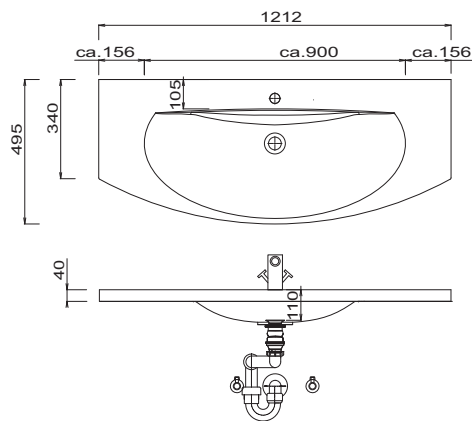

EASY LINE joy - dimensional drawings

SET VU12

LEGEND

B = Width of Washbasin base units
X = Position wastewater connection

Washing stands without anchoring brackets have to be fixed on the wall and on the furniture-side with silicon! Cast mineral:
The water temperature must not exceed 55° C / 131° F. Hair tinting lotions have to be removed immediately, so that staining can be avoided.

Modifications:

Technical modifications (+/- 5mm) and flatness modifications (DIN 18202) are subject of the usual material-specific modifications for construction materials, based on DIN 18202.