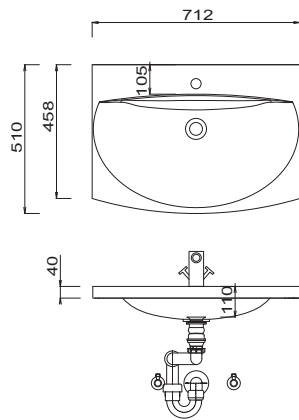

EASY LINE joy - dimensional drawings

SET VU70