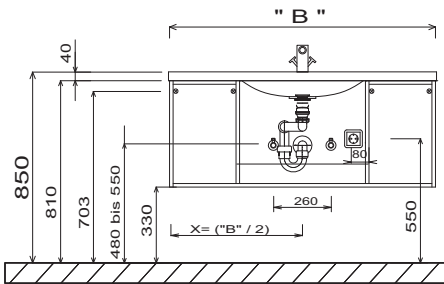

B = Width of Washbasin base units
X = Position wastewater connection

Washing stands without anchoring brackets have to be fixed on the wall and on the furniture-side with silicon! Cast mineral:
The water temperature must not exceed 55° C / 131° F. Hair tinting lotions have to be removed immediately, so that staining can be avoided.

Modifications:

Technical modifications (+/- 5mm) and flatness modifications (DIN 18202) are subject of the usual material-specific modifications for construction materials, based on DIN 18202.

EASY LINE joy - dimensional drawings

GUEST BATHROOM

Single washbasin 700 mm wide & 900 mm wide

Single washbasin 1200 mm wide & 1400 mm wide

Double washbasin

Mirror 400 mm

FSA 45xx B2

electrical connections for mirror cabinets

Washing stands without anchoring brackets have to be fixed on the wall and on the furniture-side with silicon! Cast mineral:
 The water temperature must not exceed 55° C / 131° F. Hair tinting lotions have to be removed immediately, so that staining can be avoided.
 Modifications:
 Technical modifications (+/- 5mm) and flatness modifications (DIN 18202) are subject of the usual material-specific modifications for construction materials, based on DIN 18202.

LEGEND
 B = Width of Washbasin base units
 X = Position wastewater connection