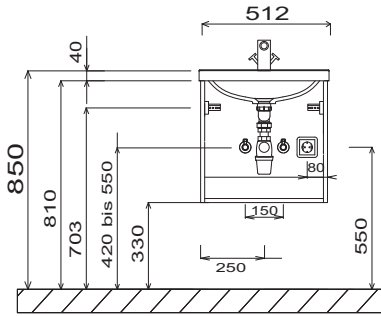

B = Width of Washbasin base units
X = Position wastewater connection

Washing stands without anchoring brackets have to be fixed on the wall and on the furniture-side with silicon! Cast mineral:
The water temperature must not exceed 55° C / 131° F. Hair tinting lotions have to be removed immediately, so that staining can be avoided.

Modifications:

Technical modifications (+/- 5mm) and flatness modifications (DIN 18202) are subject of the usual material-specific modifications for construction materials, based on DIN 18202.

EASY LINE joy - dimensional drawings

GUEST BATHROOM

Single washbasin 700 mm wide & 900 mm wide

Single washbasin 1200 mm wide & 1400 mm wide

Double washbasin

Mirror 400 mm

FSA 45xx B2

electrical connections for mirror cabinets

Washing stands without anchoring brackets have to be fixed on the wall and on the furniture-side with silicon! Cast mineral:
 The water temperature must not exceed 55° C / 131° F. Hair tinting lotions have to be removed immediately, so that staining can be avoided.
 Modifications:
 Technical modifications (+/- 5mm) and flatness modifications (DIN 18202) are subject of the usual material-specific modifications for construction materials, based on DIN 18202.

LEGEND
 B = Width of Washbasin base units
 X = Position wastewater connection