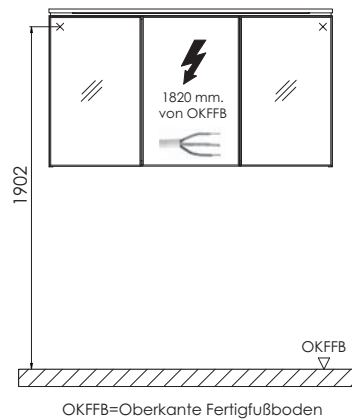

B = Width of Washbasin base units
X = Position wastewater connection

Washing stands without anchoring brackets have to be fixed on the wall and on the furniture-side with silicon! Cast mineral:
The water temperature must not exceed 55° C / 131° F. Hair tinting lotions have to be removed immediately, so that staining can be avoided.

Modifications:

Technical modifications (+/- 5mm) and flatness modifications (DIN 18202) are subject of the usual material-specific modifications for construction materials, based on DIN 18202.

EASY LINE joy - dimensional drawings

GUEST BATHROOM

Single washbasin 700 mm wide & 900 mm wide

Single washbasin 1200 mm wide & 1400 mm wide

Double washbasin

Mirror 400 mm

FSA 45xx B2

electrical connections for mirror cabinets

Washing stands without anchoring brackets have to be fixed on the wall and on the furniture-side with silicon! Cast mineral:
 The water temperature must not exceed 55° C / 131° F. Hair tinting lotions have to be removed immediately, so that staining can be avoided.
 Modifications:
 Technical modifications (+/- 5mm) and flatness modifications (DIN 18202) are subject of the usual material-specific modifications for construction materials, based on DIN 18202.

LEGEND
 B = Width of Washbasin base units
 X = Position wastewater connection