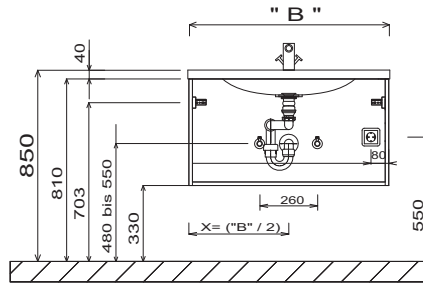

B = Width of Washbasin base units
X = Position wastewater connection

Washing stands without anchoring brackets have to be fixed on the wall and on the furniture-side with silicon! Cast mineral:
The water temperature must not exceed 55° C / 131° F. Hair tinting lotions have to be removed immediately, so that staining can be avoided.

Modifications:

Technical modifications (+/- 5mm) and flatness modifications (DIN 18202) are subject of the usual material-specific modifications for construction materials, based on DIN 18202.

EASY LINE joy - dimensional drawings

GUEST BATHROOM

Single washbasin 700 mm wide & 900 mm wide

Single washbasin 1200 mm wide & 1400 mm wide

Double washbasin

Mirror 400 mm

FSA 45xx B2

electrical connections for mirror cabinets

Washing stands without anchoring brackets have to be fixed on the wall and on the furniture-side with silicon! Cast mineral:
 The water temperature must not exceed 55° C / 131° F. Hair tinting lotions have to be removed immediately, so that staining can be avoided.
 Modifications:
 Technical modifications (+/- 5mm) and flatness modifications (DIN 18202) are subject of the usual material-specific modifications for construction materials, based on DIN 18202.

LEGEND
 B = Width of Washbasin base units
 X = Position wastewater connection