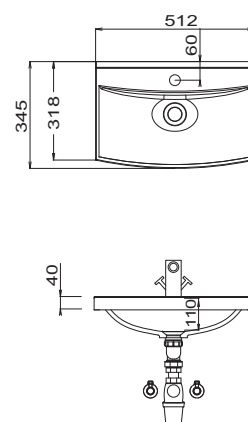

SET VU50

LEGEND

B = Width of Washbasin base units
X = Position wastewater connection

Washing stands without anchoring brackets have to be fixed on the wall and on the furniture-side with silicon! Cast mineral:
The water temperature must not exceed 55° C / 131° F. Hair tinting lotions have to be removed immediately, so that staining can be avoided.

Modifications:

Technical modifications (+/- 5mm) and flatness modifications (DIN 18202) are subject of the usual material-specific modifications for construction materials, based on DIN 18202.