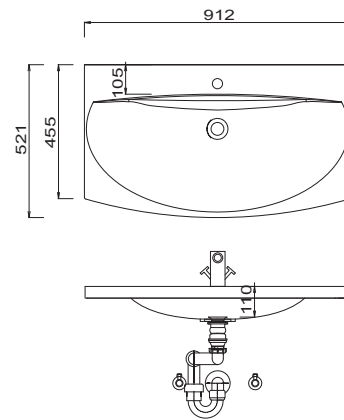

EASY LINE joy - dimensional drawings

SET VU90