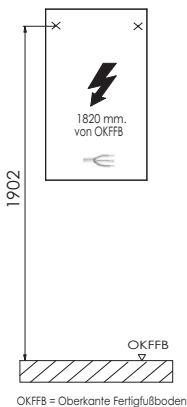

Modifications:

Technical modifications (+/- 5mm) and flatness modifications (DIN 18202) are subject of the usual material-specific modifications for construction materials, based on DIN 18202.

EASY LINE joy - dimensional drawings

GUEST BATHROOM

Single washbasin 700 mm wide & 900 mm wide

Single washbasin 1200 mm wide & 1400 mm wide

Double washbasin

Mirror 400 mm

FSA 45xx B2

electrical connections for mirror cabinets

Washing stands without anchoring brackets have to be fixed on the wall and on the furniture-side with silicon! Cast mineral:
 The water temperature must not exceed 55° C / 131° F. Hair tinting lotions have to be removed immediately, so that staining can be avoided.
 Modifications:
 Technical modifications (+/- 5mm) and flatness modifications (DIN 18202) are subject of the usual material-specific modifications for construction materials, based on DIN 18202.

LEGEND
 B = Width of Washbasin base units
 X = Position wastewater connection