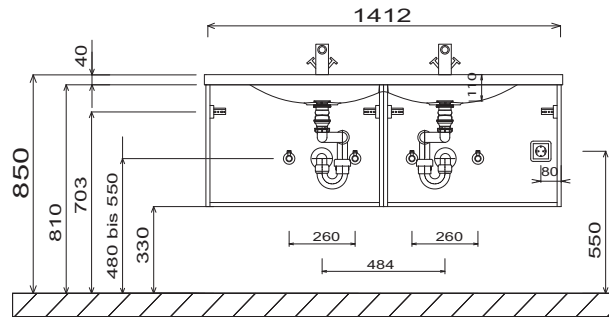

B = Width of Washbasin base units
X = Position wastewater connection

Washing stands without anchoring brackets have to be fixed on the wall and on the furniture-side with silicon! Cast mineral:
The water temperature must not exceed 55° C / 131° F. Hair tinting lotions have to be removed immediately, so that staining can be avoided.

Modifications:

Technical modifications (+/- 5mm) and flatness modifications (DIN 18202) are subject of the usual material-specific modifications for construction materials, based on DIN 18202.

EASY LINE joy - dimensional drawings

GUEST BATHROOM

Single washbasin 700 mm wide & 900 mm wide

Single washbasin 1200 mm wide & 1400 mm wide

Double washbasin

Mirror 400 mm

FSA 45xx B2

electrical connections for mirror cabinets

Washing stands without anchoring brackets have to be fixed on the wall and on the furniture-side with silicon! Cast mineral:
 The water temperature must not exceed 55° C / 131° F. Hair tinting lotions have to be removed immediately, so that staining can be avoided.
 Modifications:
 Technical modifications (+/- 5mm) and flatness modifications (DIN 18202) are subject of the usual material-specific modifications for construction materials, based on DIN 18202.

LEGEND
 B = Width of Washbasin base units
 X = Position wastewater connection