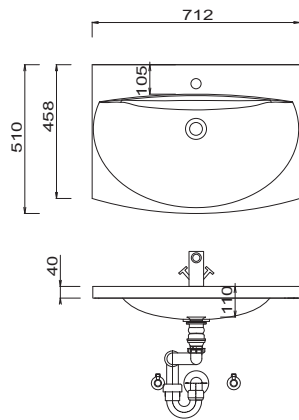

# EASY LINE joy - model list

For further supplementary cupboards and accessories, see separate tabs

Depth indication corresponds to the carcass depth		Depth in mm	Width in mm	Height in mm	Article number	Hinge	Surchar- ge high- gloss carcass
<b>Wall units</b>							
	<b>Wall unit</b> 2 doors 1 glass shelf	150	600	640	<b>OGA 4 1 6 0</b>		
<b>Base units</b>							
	<b>Base unit</b> 1 drawer with buffered closing 1 pull-out with buffered closing 1 top cover 325 mm deep	300	300	496	<b>UNA 3 4 3 A 0 1</b>		
		300	400	496	<b>UNA 3 4 4 A 0 1</b>		
		300	600	496	<b>UNA 3 4 6 A 0 1</b>		

# EASY LINE joy - dimensional drawings

SET VU70

SET VU90

SET VU12

SET VU14

SET VU4D

SET VU50

**LEGEND**  
 B = Width of Washbasin base units  
 X = Position wastewater connection