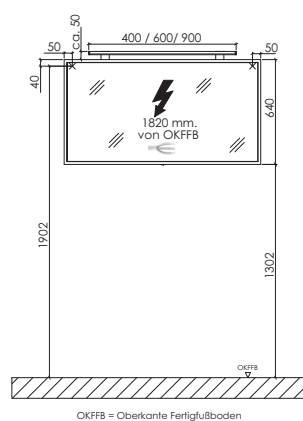

# EASY LINE joy - dimensional drawings

SET VU70

SET VU90

SET VU12

SET VU14

SET VU4D

SET VU50

**LEGEND**  
 B = Width of Washbasin base units  
 X = Position wastewater connection

# EASY LINE joy - dimensional drawings

GUEST BATHROOM

Single washbasin 700 mm wide & 900 mm wide

Single washbasin 1200 mm wide & 1400 mm wide

Double washbasin

Mirror 400 mm

FSA 45xx B2

electrical connections for mirror cabinets