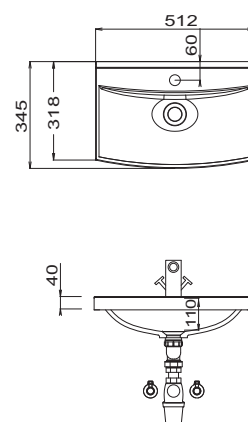

# EASY LINE joy - dimensional drawings

SET VU70

SET VU90

SET VU12

SET VU14

SET VU4D

SET VU50

**LEGEND**  
 B = Width of Washbasin base units  
 X = Position wastewater connection