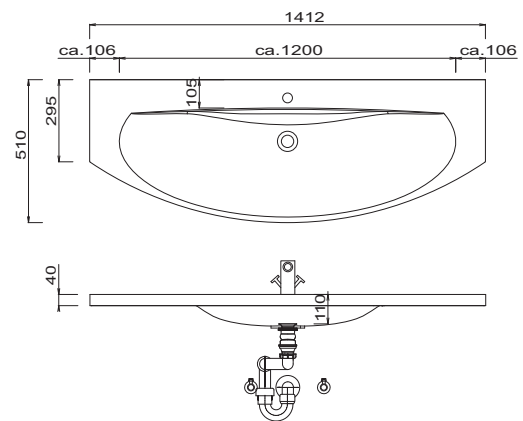

# EASY LINE joy - dimensional drawings

SET VU70

SET VU90

SET VU12

SET VU14

SET VU4D

SET VU50

**LEGEND**  
 B = Width of Washbasin base units  
 X = Position wastewater connection