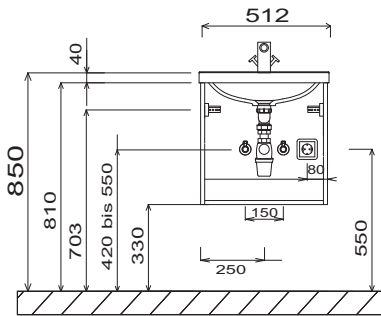

EASY LINE joy - dimensional drawings

GUEST BATHROOM

Single washbasin 700 mm wide & 900 mm wide

Single washbasin 1200 mm wide & 1400 mm wide

Double washbasin