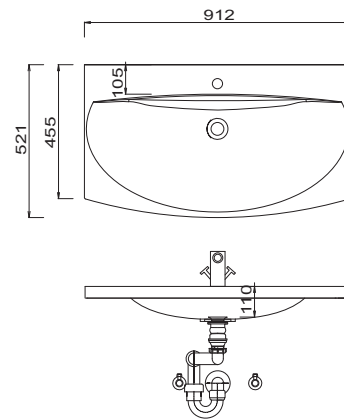

# EASY LINE joy - model list

For further supplementary cupboards and accessories, see separate tabs

Depth indication corresponds to the carcass depth		Depth in mm	Width in mm	Height in mm	Article number	Hinge	Surchar- ge high- gloss carcass
<b>Wall units</b>							
	<b>Wall unit</b> 2 doors 1 glass shelf	150	600	640	<b>OGA 4 1 6 0</b>		
<b>Base units</b>							
	<b>Base unit</b> 1 drawer with buffered closing 1 pull-out with buffered closing 1 top cover 325 mm deep	300	300	496	<b>UNA 3 4 3 A 0 1</b>		
		300	400	496	<b>UNA 3 4 4 A 0 1</b>		
		300	600	496	<b>UNA 3 4 6 A 0 1</b>		

# EASY LINE joy - dimensional drawings

SET VU70

SET VU90

SET VU12

SET VU14

SET VU4D

SET VU50

**LEGEND**  
 B = Width of Washbasin base units  
 X = Position wastewater connection