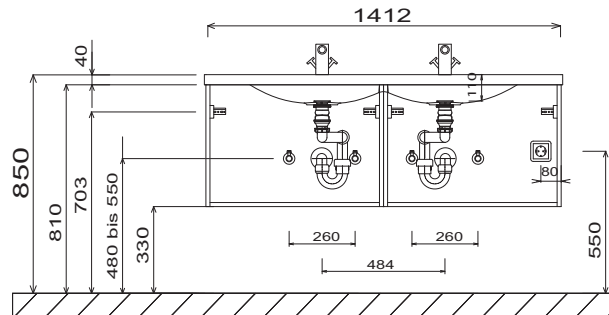

# EASY LINE joy - dimensional drawings

SET VU70

SET VU90

SET VU12

SET VU14

SET VU4D

SET VU50

**LEGEND**  
 B = Width of Washbasin base units  
 X = Position wastewater connection

# EASY LINE joy - dimensional drawings

GUEST BATHROOM

Single washbasin 700 mm wide & 900 mm wide

Single washbasin 1200 mm wide & 1400 mm wide

Double washbasin

Mirror 400 mm

FSA 45xx B2

electrical connections for mirror cabinets

**LEGEND**  
 B = Width of Washbasin base units  
 X = Position wastewater connection