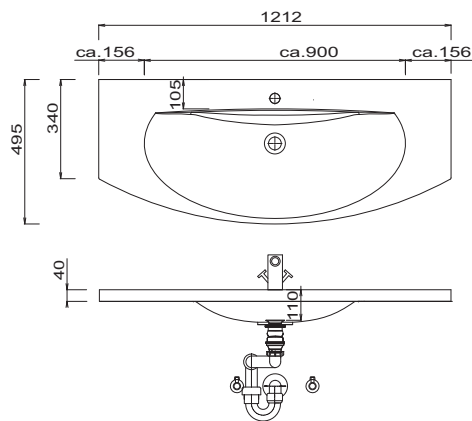

# EASY LINE joy - dimensional drawings

SET VU70

SET VU90

SET VU12

SET VU14

SET VU4D

SET VU50

**LEGEND**  
 B = Width of Washbasin base units  
 X = Position wastewater connection