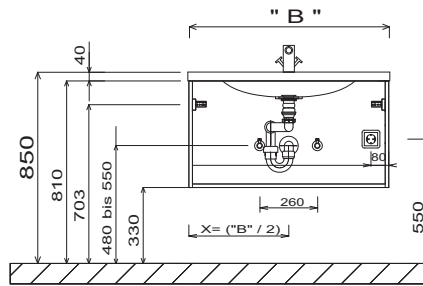

EASY LINE joy - dimensional drawings

GUEST BATHROOM

Single washbasin 700 mm wide & 900 mm wide

Single washbasin 1200 mm wide & 1400 mm wide

Double washbasin