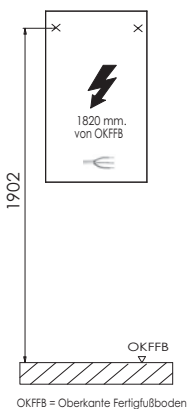

# EASY LINE joy - dimensional drawings

GUEST BATHROOM

Single washbasin 700 mm wide & 900 mm wide

Single washbasin 1200 mm wide & 1400 mm wide

Double washbasin

Mirror 400 mm

FSA 45xx B2

electrical connections for mirror cabinets