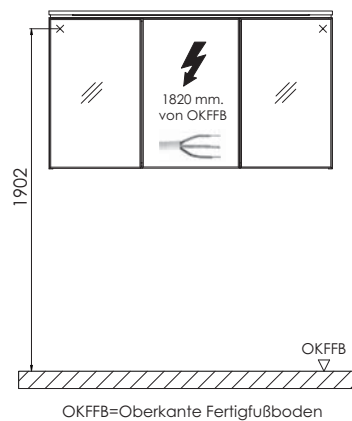

# EASY LINE joy - dimensional drawings

GUEST BATHROOM

Single washbasin 700 mm wide & 900 mm wide

Single washbasin 1200 mm wide & 1400 mm wide

Double washbasin

Mirror 400 mm

FSA 45xx B2

electrical connections for mirror cabinets