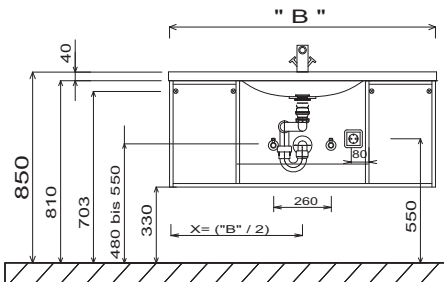

# EASY LINE joy - dimensional drawings

SET VU70

SET VU90

SET VU12

SET VU14

SET VU4D

SET VU50

**LEGEND**  
 B = Width of Washbasin base units  
 X = Position wastewater connection

# EASY LINE joy - dimensional drawings

GUEST BATHROOM

Single washbasin 700 mm wide & 900 mm wide

Single washbasin 1200 mm wide & 1400 mm wide

Double washbasin

Mirror 400 mm

FSA 45xx B2

electrical connections for mirror cabinets