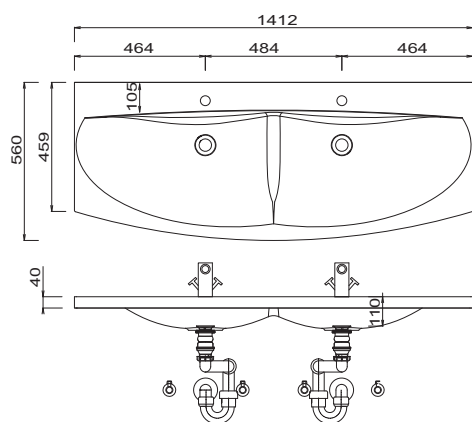

# EASY LINE joy - dimensional drawings

SET VU70

SET VU90

SET VU12

SET VU14

SET VU4D

SET VU50

**LEGEND**  
 B = Width of Washbasin base units  
 X = Position wastewater connection